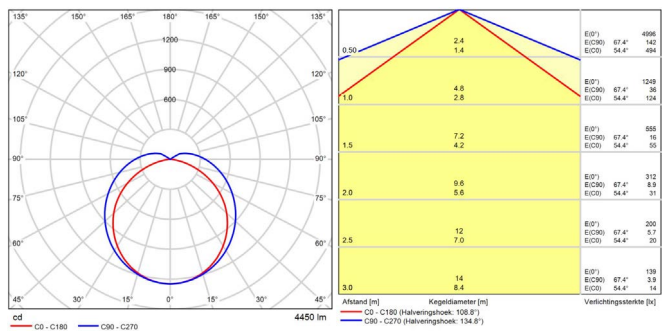

DIMENSIONS

PHOTOMETRIC SPECIFICATIONS

LED WATERPROOF SLIM IP65 19W 600 4000K

LED WATERPROOF SLIM IP65 18W 1200 4000K

LED WATERPROOF SLIM IP65 35W 1200 4000K

LED WATERPROOF SLIM IP65 30W 1500 4000K

LED WATERPROOF SLIM IP65 50W 1500 4000K