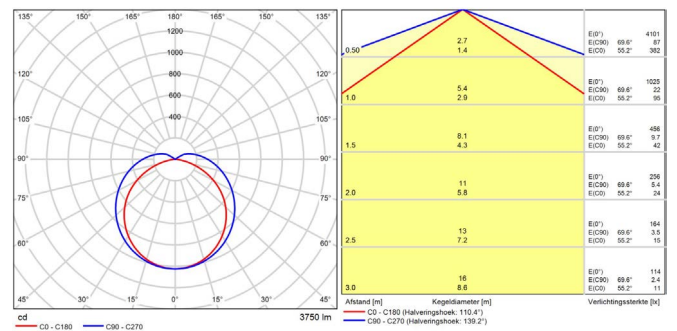

DIMENSIONS

PHOTOMETRIC SPECIFICATIONS

LED WATERPROOF SLIM IP65 19W 600 4000K

LED WATERPROOF SLIM IP65 18W 1200 4000K

LED WATERPROOF SLIM IP65 35W 1200 4000K

LED WATERPROOF SLIM IP65 30W 1500 4000K

LED WATERPROOF SLIM IP65 50W 1500 4000K