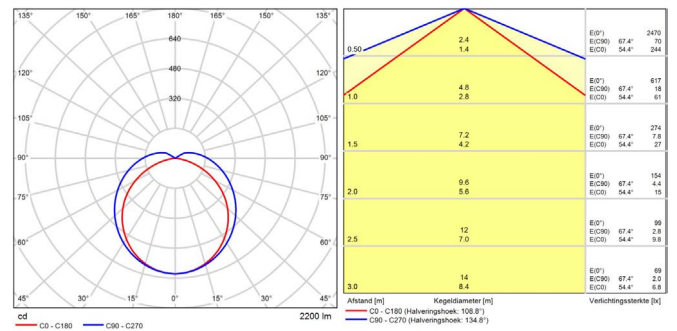

DIMENSIONS

PHOTOMETRIC SPECIFICATIONS

LED WATERPROOF SLIM IP65 19W 600 4000K

LED WATERPROOF SLIM IP65 18W 1200 4000K

LED WATERPROOF SLIM IP65 35W 1200 4000K

LED WATERPROOF SLIM IP65 30W 1500 4000K

LED WATERPROOF SLIM IP65 50W 1500 4000K