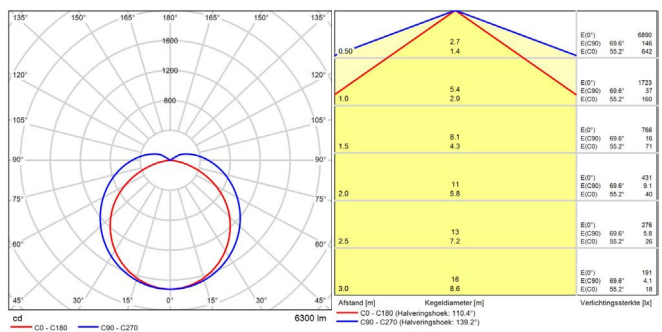

DIMENSIONS

PHOTOMETRIC SPECIFICATIONS

LED WATERPROOF SLIM IP65 19W 600 4000K

LED WATERPROOF SLIM IP65 18W 1200 4000K

LED WATERPROOF SLIM IP65 35W 1200 4000K

LED WATERPROOF SLIM IP65 30W 1500 4000K

LED WATERPROOF SLIM IP65 50W 1500 4000K