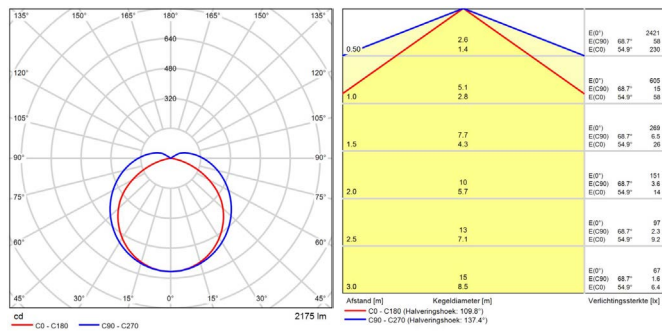

DIMENSIONS

PHOTOMETRIC SPECIFICATIONS

LED WATERPROOF SLIM IP65 19W 600 4000K

LED WATERPROOF SLIM IP65 18W 1200 4000K

LED WATERPROOF SLIM IP65 35W 1200 4000K

LED WATERPROOF SLIM IP65 30W 1500 4000K

LED WATERPROOF SLIM IP65 50W 1500 4000K